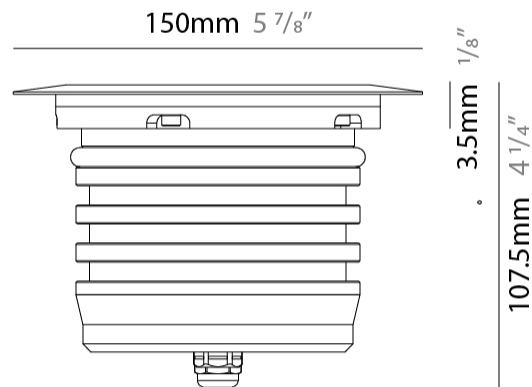

GENERAL

Series: Caliber
Subseries: Caliber 150
Brand: Unonovesette
Division: Exterior
Mounting Type: Recessed
Mounting Location: In-Ground
Subcategory: Drive Over

PHYSICAL

Shape: Round
Diameter (mm): 150
Diameter (in): 6
Height (mm): 107.5
Height (in): 4 1/4
Light Distribution: Direct
Load Resistance (kg): 1.62
Load Resistance (lbs): 3.57
Installation Requirement: Housing box
Diffuser: Extra clear tempered / Frosted glass 8mm
Fixture Finish: ASB / SST
Fixture Material: Stainless Steel AISI 316L
Cable Details: 350mm NS20N PCP 2x0.5 mm2

ELECTRICAL

Lamp Type: LED
Total Output Wattage (W): 13
Dimming: Non-Dimmable / 0-10V Dimming
Driver Included: No
Driver Location: Remote
Driver Type: Constant Voltage - Universal
Driver Class: Class 2
Input Voltage (V): 120 - 277
Output Voltage (V): 48

LED

Number of LEDs: 1
Color Temperature (°K): 2700 / 3000 / 4000
Max. Delivered Lumen (lm): 1418
CRI: >92 CRI
Lamp Life (hrs): 100000

OPTICAL

Optic°: 10 / 20 / 40 / 55 / 10x45
Beam Angle: Narrow / Medium / Wide / Flood / Elliptical
Adjustability: Fixed

RATINGS AND CERTIFICATIONS

Certified By: Certified for North American Standards
IP rating: IP68 (not for permanent immersion)
IK Rating: IK08
Marine Grade: Stainless Steel AISI 316L