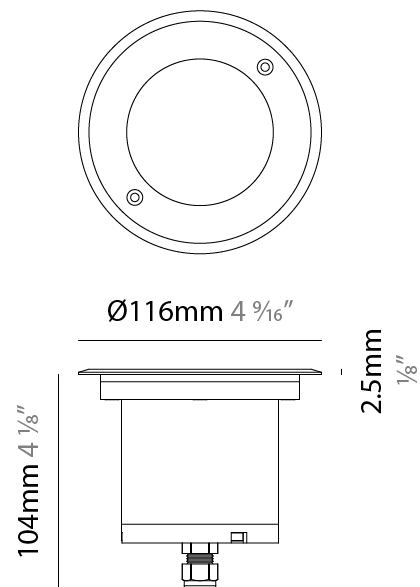

GENERAL

Series: Caliber
Subseries: Caliber 150
Brand: Unonovesette
Division: Exterior
Mounting Type: Recessed
Mounting Location: In-Ground
Subcategory: Drive Over

PHYSICAL

Shape: Round
Diameter (mm): 150
Diameter (in): 6
Height (mm): 107.5
Height (in): 4 1/4
Light Distribution: Direct
Load Resistance (kg): 1.62
Load Resistance (lbs): 3.57
Installation Requirement: Housing box
Diffuser: Extra clear tempered / Frosted glass 8mm
Fixture Finish: ASB / SST
Fixture Material: Stainless Steel AISI 316L
Cable Details: 350mm NS20N PCP 2x0.5 mm2

GENERAL

Series: Caliber
 Subseries: Caliber 120 D
 Brand: Unonovesette
 Division: Exterior
 Mounting Type: Recessed
 Mounting Location: In-Ground
 Subcategory: Drive Over

PHYSICAL

Shape: Square
 Diameter (mm): 116
 Diameter (in): 4 5/16
 Height (mm): 104
 Height (in): 4 1/8
 Light Distribution: Direct
 Weight (kg): 0.900
 Weight (lbs): 1.98
 Installation Requirement: Housing box
 Diffuser: Extra clear glass 6mm
 Fixture Finish: [ASB / SST](#)
 Fixture Material: Stainless Steel AISI 316L
 Cable Details: 350mm NS20N PCP 2x0.5 mm2

LED

Number of LEDs: 1
 Color Temperature (°K): [RGBW](#)
 CRI: >90 CRI
 Lamp Life (hrs): 100000

OPTICAL

Optic°: 35
 Beam Angle: Medium
 Adjustability: Rotational 360°; Tilt 15°

RATINGS AND CERTIFICATIONS

Certified By: Certified for North American Standards
 IP rating: IP68 (not for permanent immersion)
 IK Rating: IK08
 Marine Grade: Stainless Steel AISI 316L